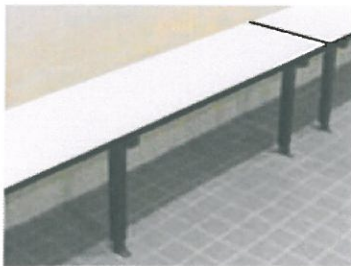

Bench

Standard dimension: 400W x 400H x 1200L mm

Free Standing