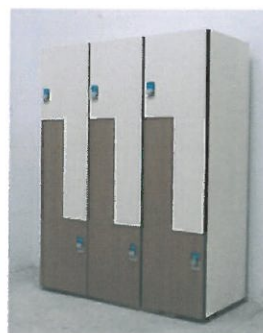

Hardware:

Connecting and supporting aluminum profiles;