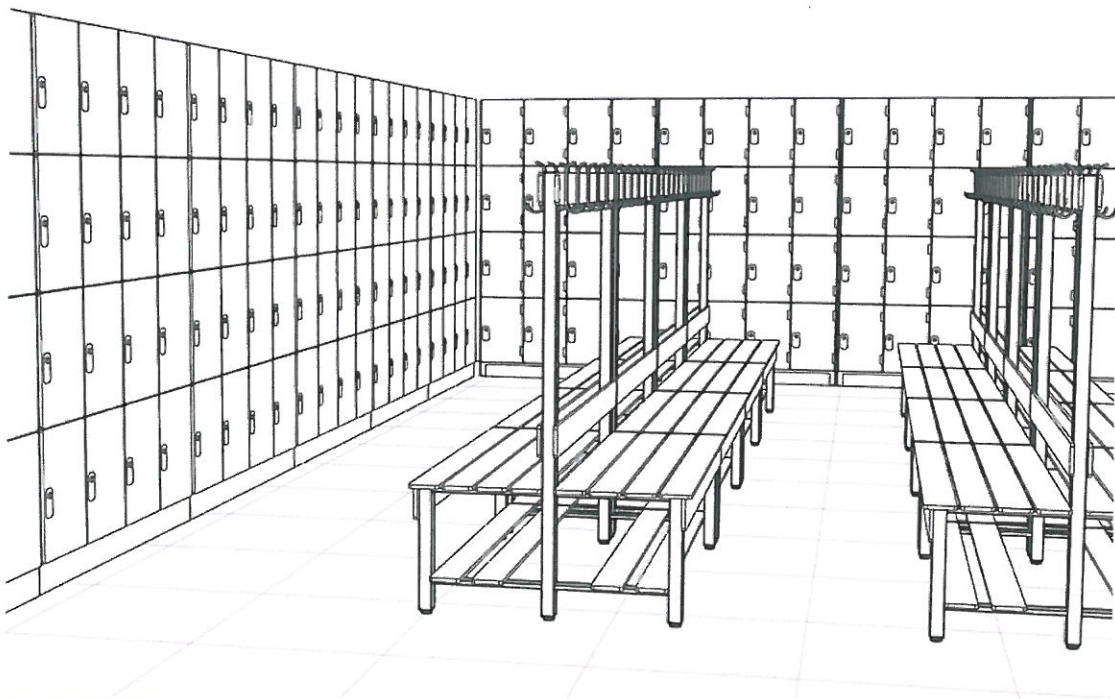

Profile

DEBO lockers are made of 100% original DEBO Compact Laminate (Solid Phenolic Panel) that to secure your leisure life.

These lockers are suitable for high humidity areas, such as fitness clubs, sauna rooms, swimming pools and sport centers, however, they are also widely used in schools, hospitals, shopping malls and hotels that have an extensive range of style and specification.

Custom design is also available.