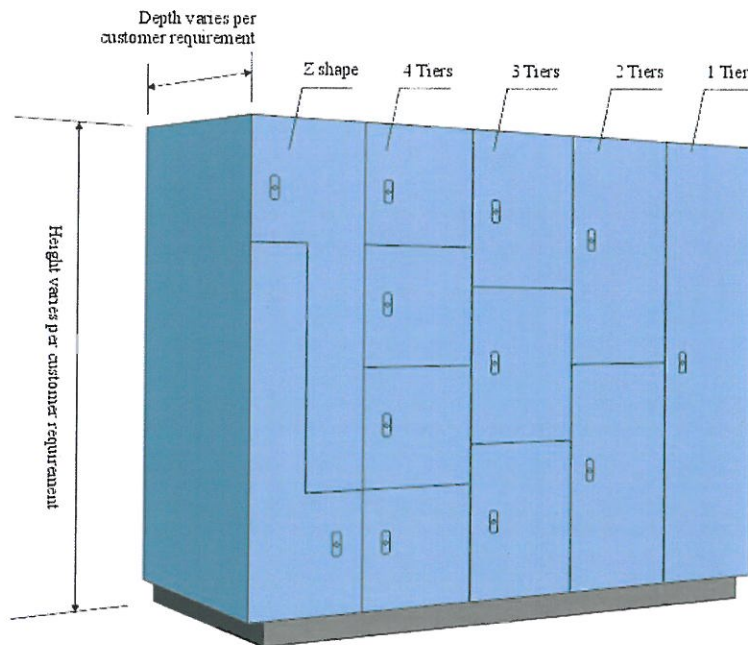

## Bench

Standard dimension: 400W x 400H x 1200L mm

Free Standing

Integrated in 3 slats

Three Slats two sides

# Design and Specification

Standard dimension: 300W x 450D x 1800H (mm)