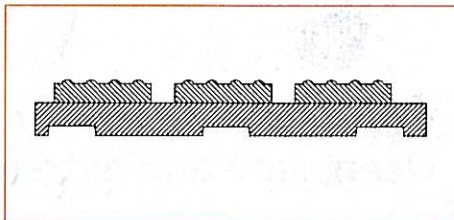

ManuPlast Floor Gratings from EHA

Making barefoot walking safe

Safety first+

The tread is provided with a safety pattern that makes walking and standing safe and comfortable. Water or other liquids can run off so there is no danger of slipping.

Quality through and through

ManuPlast floor gratings from EHA are unbreakable, corrosion-proof and resistant to chemicals, acids and caustic solutions in commercial concentrations. That makes them long-lasting, robust and economic.

Perfect hygiene

ManuPlast floor gratings are ideal for bare-foot areas, such as shower rooms, wash-rooms, bathrooms, changing rooms or saunas. They are resistant changing to fungi and bacteria.

Clean in no time

Cleaning ManuPlast floor gratings is as easy as ABC. The gratings are unaffected by commercial cleaning agent; they can be hosed down, scrubbed or cleaned with a high-pressure cleaner.

The underside is provided with recesses at regular intervals, so that liquids can run off on all sides. Liquids are not trapped inside the gratings, and germs cannot find a breeding ground.

Easy to lay

ManuPlast floor gratings can be rolled up and are therefore easy to lay and remove again. Just a few quick movements - and you have a walking surface in any desired location that offers perfect safety and comfort.

Technical Data:

Article No.: 88
Top surface: Hard PVC with a nonslip pattern
Back surface: Soft PVC (trapeze-shaped) with drainage facilities
Tread pattern: 4 x 29.5 mm
Back patterns: 7x11/10 mm
Colours: blue, grey, white, red, yellow (other colours upon request)
Overall height: 12 mm
Weight: approx. 5,4 kg/sqm
Gap width: 8 mm
Temperature resistance: -5°C to + 60°C
Available widths: up to 100 cm
Available lengths: up to 20 m

Ewald Hildebrandt GmbH & Co. KG

Feldstraße 30 • D-44867 Bochum